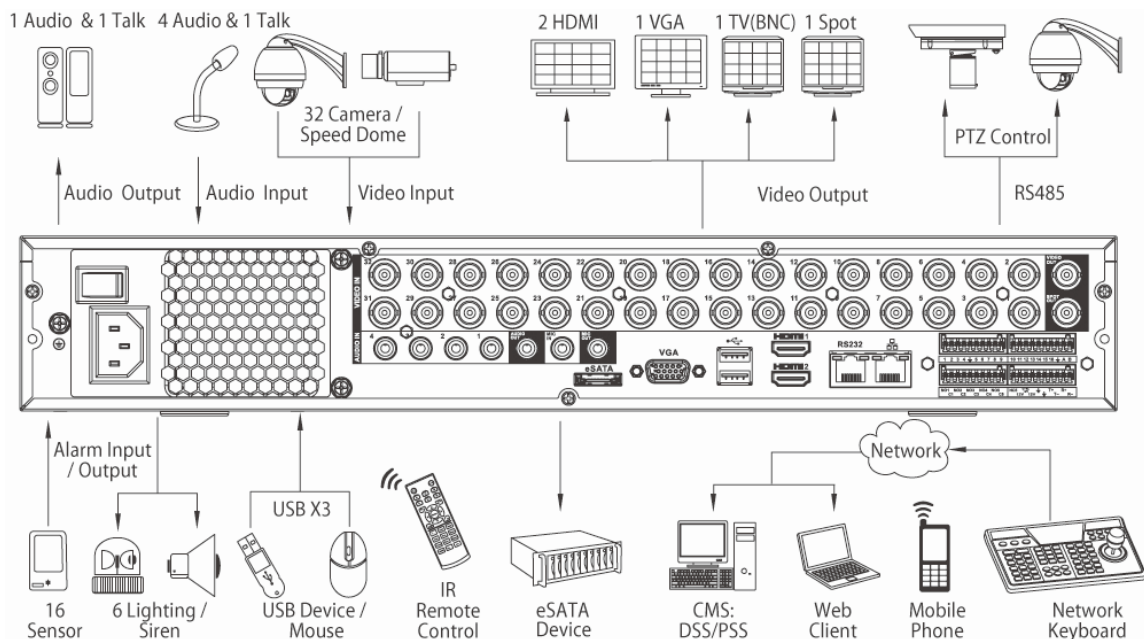

DH-DVR7424/7432L

Playback Functions	Play, Pause, Stop, Rewind, Fast play, Slow play, Next file, Previous file, Next camera, Previous camera, Full screen, Repeat, Shuffle, Backup selection, Digital zoom
Backup Mode	USB Device/Network/Internal SATA burner/eSATA Device
Network	
Ethernet	RJ-45 port (10/100/1000M)
Network Functions	HTTP, IPv4/IPv6, TCP/IP, UPNP, RTSP, UDP, SMTP, NTP, DHCP, DNS, PPPOE, DDNS, FTP, IP Filter, Alarm Server
Max. User Access	128 users
Smart Phone	iPhone, iPad, Android, Windows Phone
Storage	
Internal HDD	4 SATA ports, up to 16TB
External HDD	1 eSATA port, up to 16TB
Auxiliary Interface	
USB Interface	3 ports (2 Rear), USB2.0
RS232	1 port, For PC communication & Keyboard
RS485	1 port, For PTZ control
General	
Power Supply	AC100~240V,50/60Hz
Power Consumption	25W(without HDD)
Working Environment	-10 ~ +55°C / 10~90%RH / 86~106kpa
Dimension(W×D×H)	1.5U, 440mm×460mm×68mm
Weight	6.0KG(without HDD)

System Connection

Here takes 7432L as an example